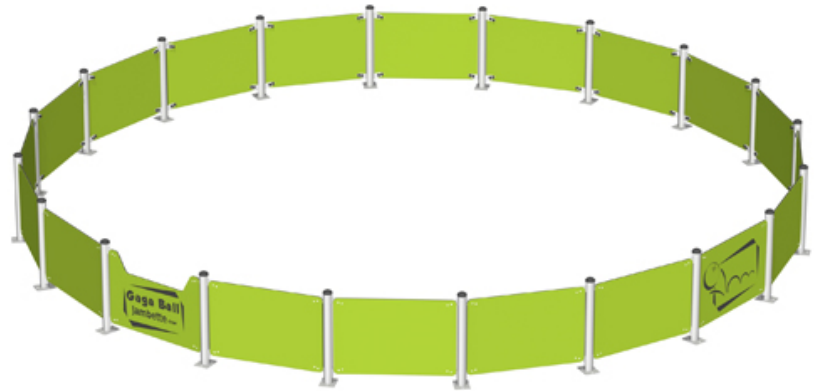

BASIC FEATURES

AGE GROUP: 5 to 12 years old

CHILD CAPACITY: 16 children

DIMENSION (WT x DT x HT): 27'9" x 27'9" x 3'3" (8,4m x 8,4m x 1m)

DESCRIPTION

A panel arrangement that provides a perfect space for a gaga ball game. By hitting a ball with their hands, players try to reach their opponents on or under their knees. When they succeed, the affected players leave the pit until the last one standing wins the game. Pleasure assured!

MATERIALS

METALS

Post(s): 6061-T6 aluminum alloy tube measuring 3-1/2" (89mm) in outer diameter, with 0.148" wall thickness.

Hardware: Made of stainless steel, camouflaged by HDPE safety caps.

PLASTIC MATERIALS

Panels: High density polyethylene (HDPE), colored in the mass. (sv)

COATINGS

Paint: Z-Series polyester powder, with ultraviolet (UV) rays and weather extreme resistance. (sv)

Galvanization: Some attachments are hot dipped galvanized.

COLOUR CHOICES

Aluminum / Steel

Polyethylene Panels (3/4")

Made at our factory in Lévis, Québec, Canada • Meets CAN/CSA-Z614 and ASTM ASTM F1487