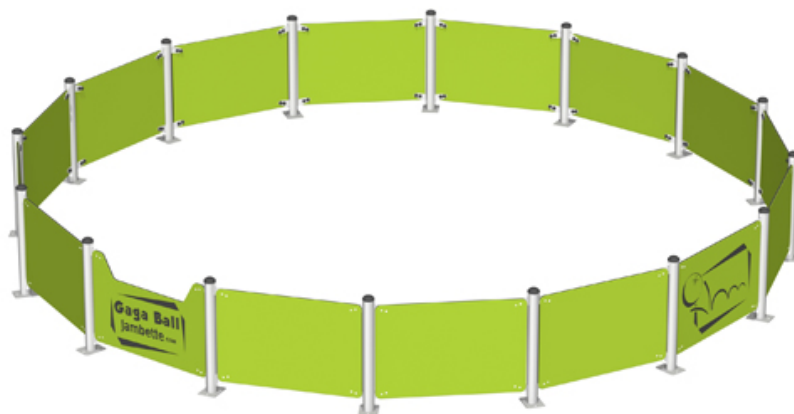

**BASIC FEATURES**

AGE GROUP: 5 to 12 years old

CHILD CAPACITY: 12 children

DIMENSION (WT x DT x HT): 22'3" x 22'3" x 3'3" (6,8m x 6,8m x 1m)

**DESCRIPTION**

A panel arrangement that provides a perfect space for a gaga ball game. By hitting a ball with their hands, players try to reach their opponents on or under their knees. When they succeed, the affected players leave the pit until the last one standing wins the game. Pleasure assured!

**MATERIALS**

**METALS**

**Post(s):** 6061-T6 aluminum alloy tube measuring 3-1/2" (89mm) in outer diameter, with 0.148" wall thickness.

**Hardware:** Made of stainless steel, camouflaged by HDPE safety caps.