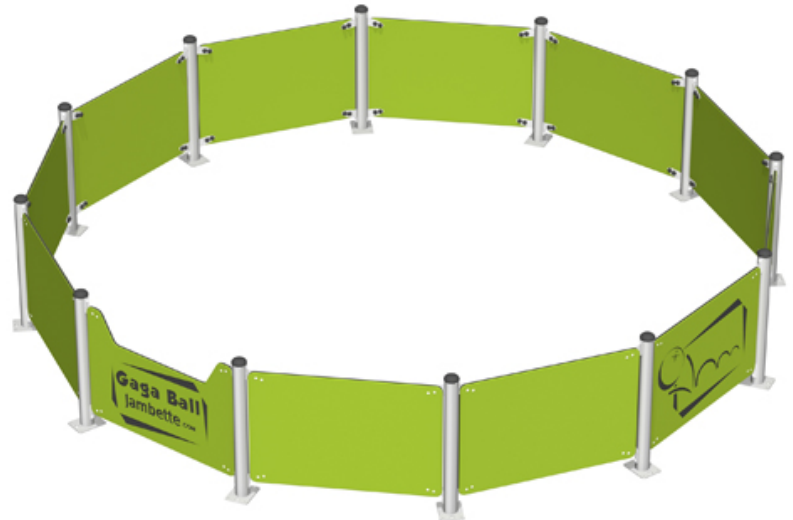

BASIC FEATURES

AGE GROUP: 5 to 12 years old

CHILD CAPACITY: 8 children

DIMENSION (WT x DT x HT): 16'9" x 16'9" x 3'3" (5,1m x 5,1m x 1m)

DESCRIPTION

A panel arrangement that provides a perfect space for a gaga ball game. By hitting a ball with their hands, players try to reach their opponents on or under their knees. When they succeed, the affected players leave the pit until the last one standing wins the game. Pleasure assured!

MATERIALS

METALS

Post(s): 6061-T6 aluminum alloy tube measuring 3-1/2" (89mm) in outer diameter, with 0.148" wall thickness.

Hardware: Made of stainless steel, camouflaged by HDPE safety caps.

PLASTIC MATERIALS

Panels: High density polyethylene (HDPE), colored in the mass. (sv)

COATINGS

Paint: Z-Series polyester powder, with ultraviolet (UV) rays and weather extreme resistance. (sv)

Galvanization: Some attachments are hot dipped galvanized.

COLOUR CHOICES

Aluminum / Steel

Polyethylene Panels (3/4")

Made at our factory in Lévis, Québec, Canada • Meets CAN/CSA-Z614 and ASTM ASTM F1487