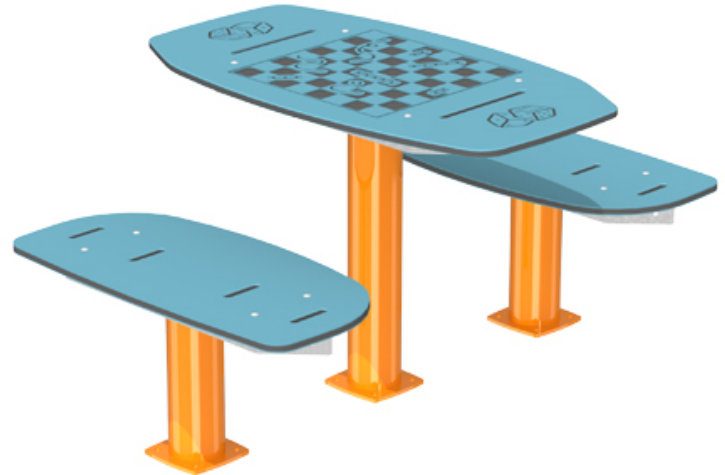

BASIC FEATURES

DIMENSION (WT x DT x HT): 5'2" x 4'0" x 2'6" (1,6m x 1,2m x 0,8m)

DESCRIPTION

A brand new look for your park! Fun, versatile furniture design that integrates perfectly with your play equipment! With its wide range of colors you can create a fun inviting atmosphere for both children and adults.

ANCHORING

ON CONCRETE SLAB

This product is anchored to the ground on concrete slabs.

MATERIALS

PLASTIC MATERIALS

Seats and table top: Made of HDPE, colored in the mass and treated against UV rays. All edges are rounded for maximum safety. (lv)

METALS

Base: 6005-T5 grade aluminum tube.

Metal frame(s): Made of steel (sv)

Hardware: Stainless steel

COATINGS

Paint: Painted metal parts are white blasted first, then coated with a primer and Z-series polyester powder, which has an extreme resistance to ultraviolet (UV) rays and weather. (lv)

COLOUR CHOICES

Aluminum

Polyethylene Panels (3/4")

Made at our factory in Lévis, Québec, Canada