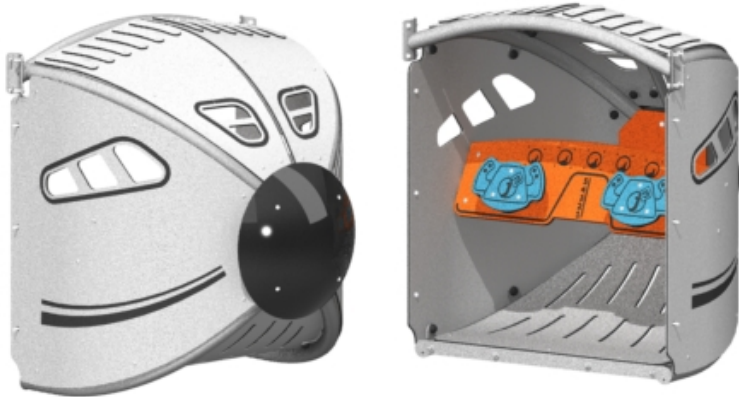

BASIC FEATURES

CHILD CAPACITY: 3 children

DESCRIPTION

Ready for takeoff? This "wraparound" cockpit has everything to transport children in the thrilling world of aviation! Two control wheels, several windows, a control panel, everything is there to give free rein to their creativity and their imagination while developing their social skills.

BODY MOVEMENTS

Learning
Moderate (4)

Imagining
Intensive (10)

Socializing
Intensive (10)

MATERIALS

METALS

Hardware: Made of stainless steel, Anti-vandal type.

Metal frame(s): Aluminum

Hardware: Made of stainless steel, camouflaged by HDPE safety caps.

PLASTIC MATERIALS

Plate(s): Panels are made of HDPE polyethylene colored in the mass and treated against UV rays. All edges are rounded for maximum safety.(lv)

Transparent Material: Highly durable polycarbonate.

COATINGS

Paint: Painted metal parts are white blasted first, then coated with a primer and Z-series polyester powder, which has an extreme resistance to ultraviolet (UV) rays and weather. (lv)