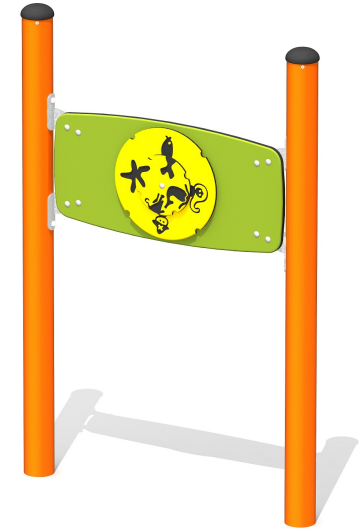

BASIC FEATURES

AGE GROUP: 18 months to 12 years old
CHILD CAPACITY: 2 children

DESCRIPTION

A panel equipped with two dual-colored plastic disks on which are engraved the top and bottom parts of four characters. The children will have fun creating crazy creatures!!

ANCHORING

ON STRINGERS

This product is anchored to the ground by a system of galvanized steel stringers. Some parts of the stringers may be made of recycled plastic.

MATERIALS

METALS

Post(s): 6061-T6 aluminum alloy tube measuring 3-1/2" (89mm) in outer diameter, with 0.148" wall thickness.

Hardware: Made of stainless steel, Anti-vandal type.

PLASTIC MATERIALS

Panels: High density polyethylene (HDPE), colored in the mass. (sv)

COATINGS

Paint: Z-Series polyester powder, with ultraviolet (UV) rays and weather extreme resistance. (sv)

Galvanization: Some attachments are hot dipped galvanized.

COLOUR CHOICES

Polyethylene Panels (3/4")

Polyethylene Panels (1/2")

Aluminum / Steel

Made at our factory in Lévis, Québec, Canada • Meets CAN/CSA-Z614 • Wheelchair accessible products