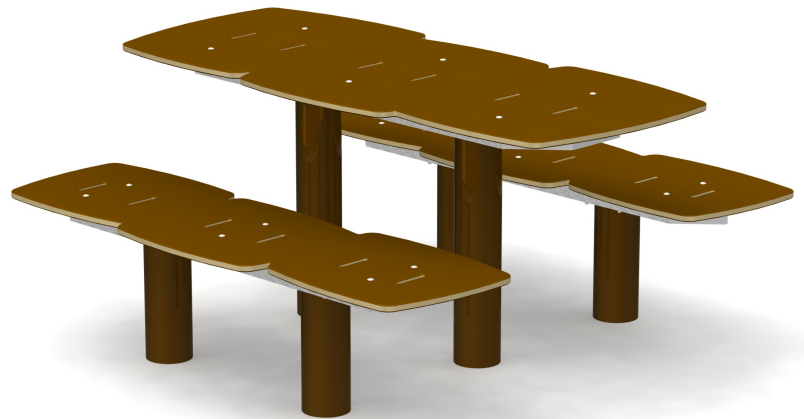

BASIC FEATURES

DIMENSION (WT x DT x HT): 5'3" x 5'7" x 2'6" (1,6m x 1,7m x 0,8m)

DESCRIPTION

A brand new look for your park! Fun, versatile furniture design that integrates perfectly with your play equipment! With its wide range of colors you can create a fun inviting atmosphere for both children and adults.

MATERIALS

PLASTIC MATERIALS

Seats and table top: Made of HDPE, colored in the mass and treated against UV rays. All edges are rounded for maximum safety. (lv)

METALS

Base: 6005-T5 grade aluminum tube.

Metal frame(s): Made of steel (sv)

Hardware: Stainless steel

COATINGS

Paint: Painted metal parts are white blasted first, then coated with a primer and Z-series polyester powder, which has an extreme resistance to ultraviolet (UV) rays and weather. (lv)

COLOUR CHOICES

Aluminum

Polyethylene Panels (3/4")

Made at our factory in Lévis, Québec, Canada. Not assembled. This product must be anchored on concrete.