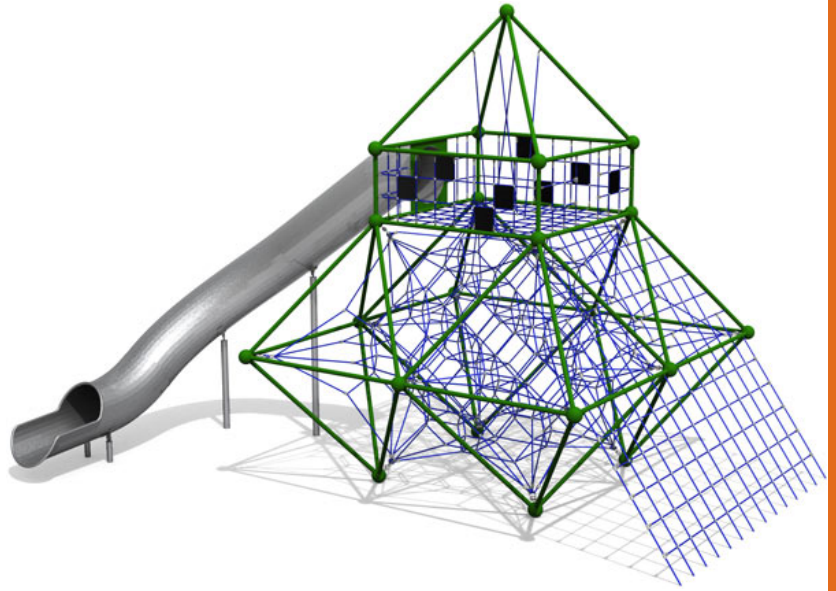

### BASIC FEATURES

AGE GROUP: 5 to 12 years old

FALL HEIGHT: 184" (4,7m)

CHILD CAPACITY: 80 children

DIMENSION (WT x DT x HT): 1'9" x 2'7" x 21'3" (0,5m x 0,8m x 6,5m)

REQUIRED SURFACE: 37' x 45' (11,3m x 13,7m)

### DESCRIPTION

An impressive molecular form that envelops a three dimensional net. The design of this net ensures that the children can not accidentally fall to the ground as the staggered arrangement of cables ensures a quick recovery.

## ANCHORING

**ON CONCRETE**  
This product is anchored to the ground with concrete columns.