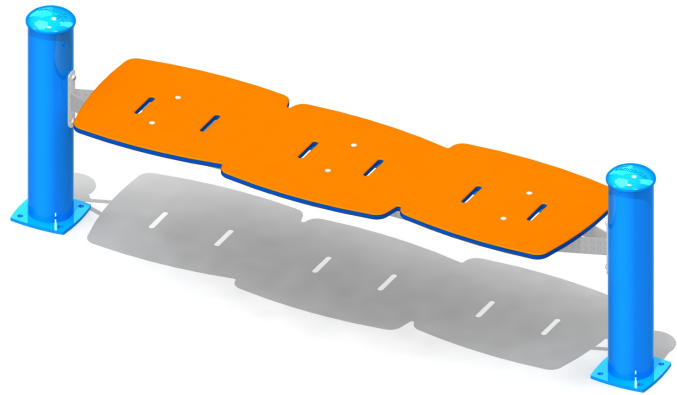

## BASIC FEATURES

DIMENSION (WT x DT x HT): **2'0" x 5'1" x 1'5"** (0,6m x 1,5m x 0,4m)

## DESCRIPTION

A brand new look for your park! Fun, versatile furniture design that integrates perfectly with your play equipment! With its wide range of colors you can create a fun inviting atmosphere for both children and adults. Some bench models can even be integrated directly to the play structures.

### PLASTIC MATERIALS

**Seat(s):** Made of HDPE, colored in the mass and treated against UV rays. All edges are rounded for maximum safety.(lv)

### METALS

**Base:** 6005-T5 grade aluminum tube.

**Metal frame(s):** Made of steel (sv)

**Hardware:** Stainless steel