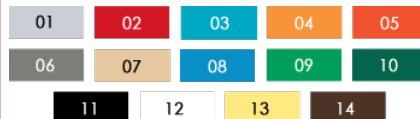

Steel

Made in our factory at Lévis, Québec, Canada • Sand not included • Meets CAN/CSA-Z614