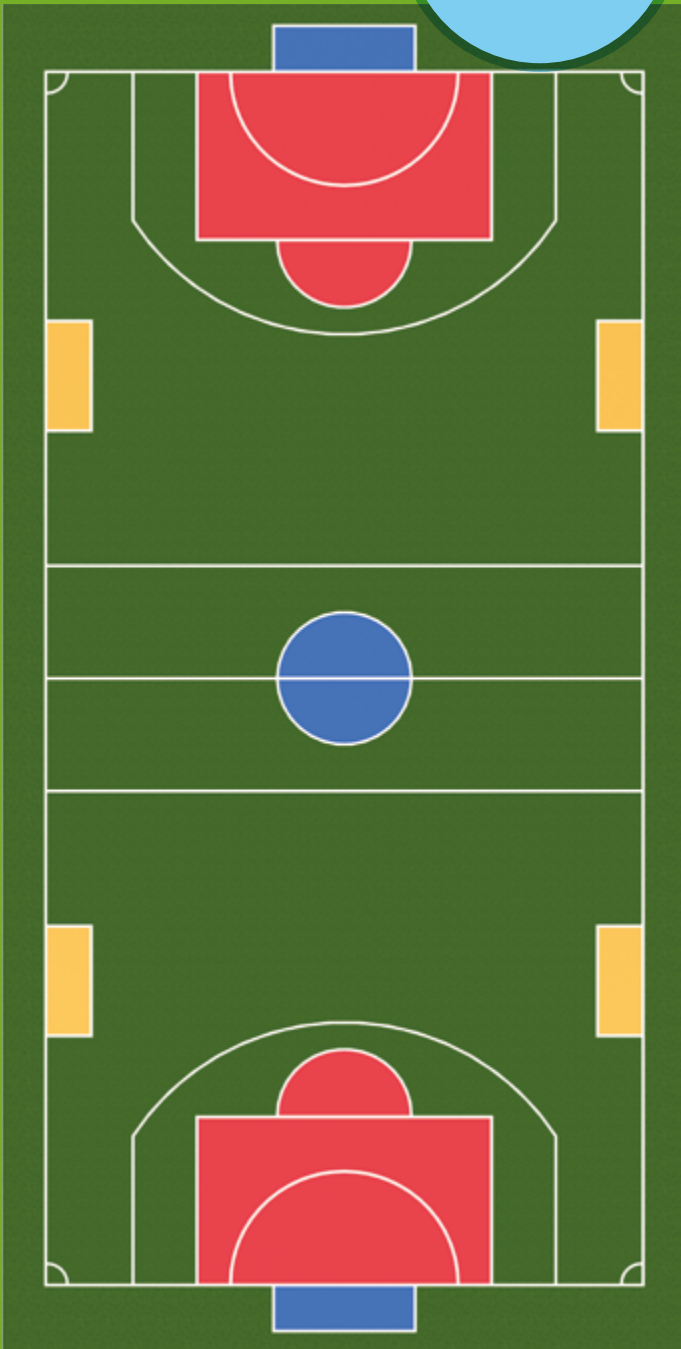

BOOTCAMP

Soccer-
basketball-
volleyball lines