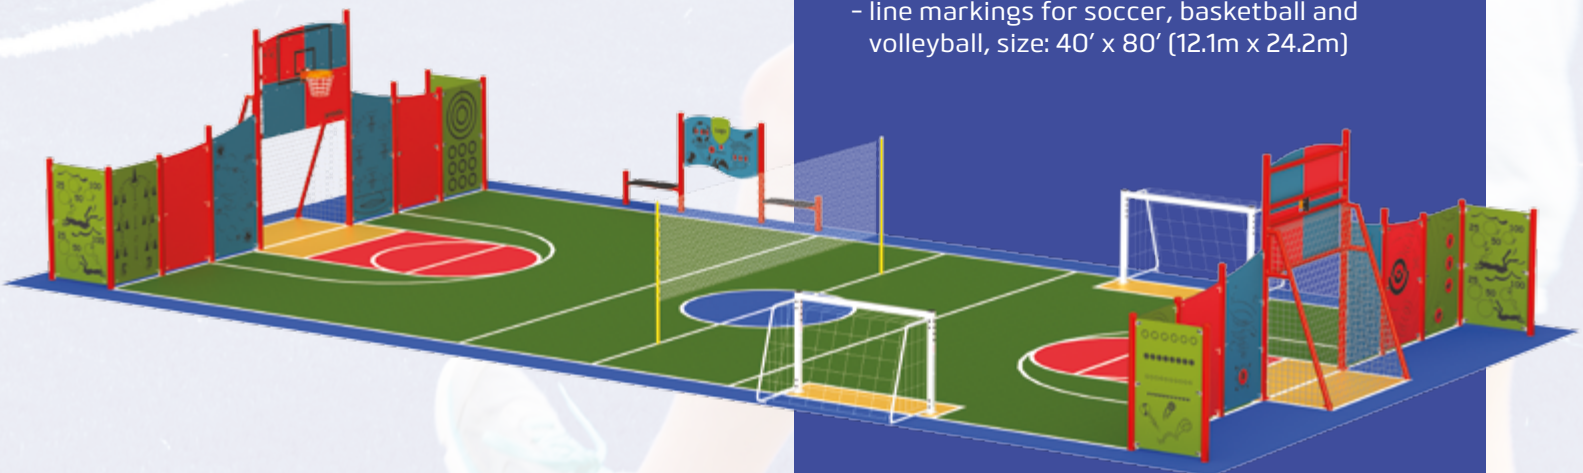

VARSITY

- 16 activity panels
- 2 soccer goals, 12' (3.6m) wide with polyethylene nets
- 2 mini-soccer-goals to play half-field
- 2 heavy duty basketball hoops
- volleyball net with removable poles
- scoreboard with players benches
- line markings for soccer, basketball and volleyball, size: 40' x 80' (12.1m x 24.2m)