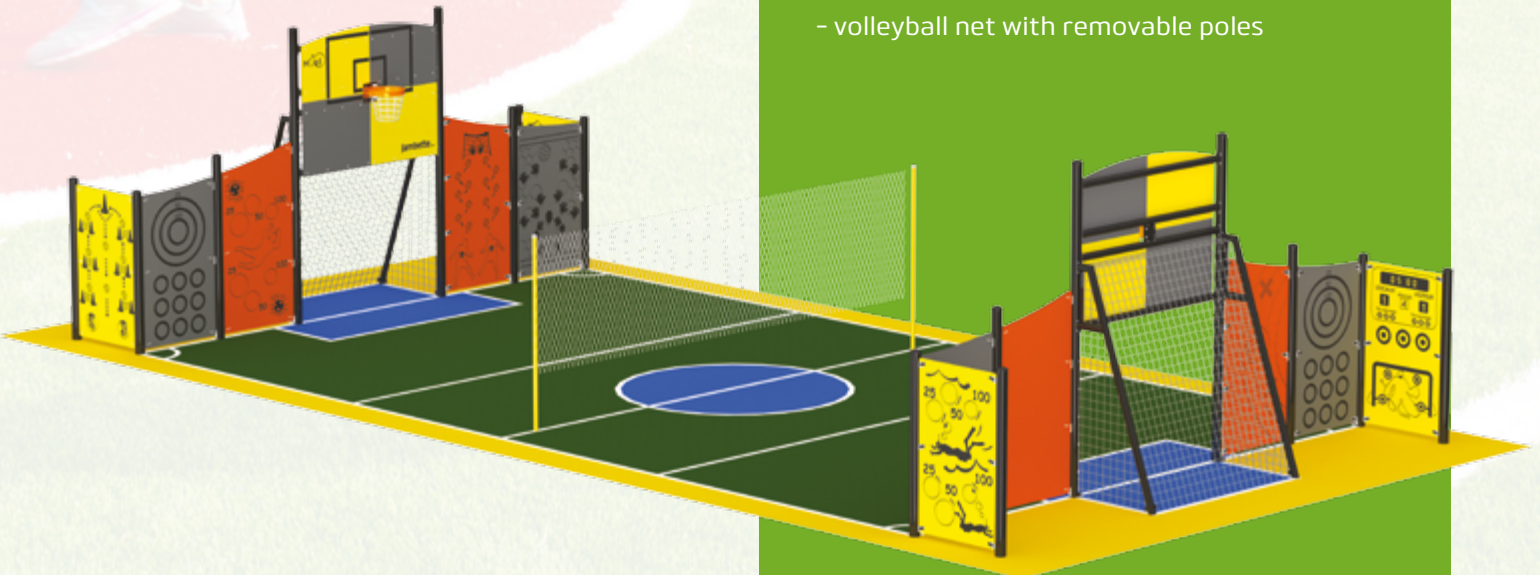

ACTIVITY PANEL

A set of activity panels that promote the development of sports skills.

MULTISPORT SURFACE

Multisport surface with line markings for the sports you want.

SPORTS

- soccer
- basketball
- volleyball
- ball Hockey
- handball
- tchoukball
- etc.

lambette.com

SKILLS BUILDER

- 12 activity panels
- 2 soccer goals, 8' (2.4 m) wide with polyethylene nets
- 2 heavy duty basketball hoops
- line markings for soccer and basketball, size: 30' x 60' (9 m x 18 m)

HIGH-PERFORMANCE

- 12 activity panels
- 2 soccer goals, 8' (2.4 m) wide with polyethylene nets
- 2 heavy duty basketball hoops
- line markings for soccer and basketball, size: 30' x 60' (9 m x 18 m)
- volleyball net with removable poles