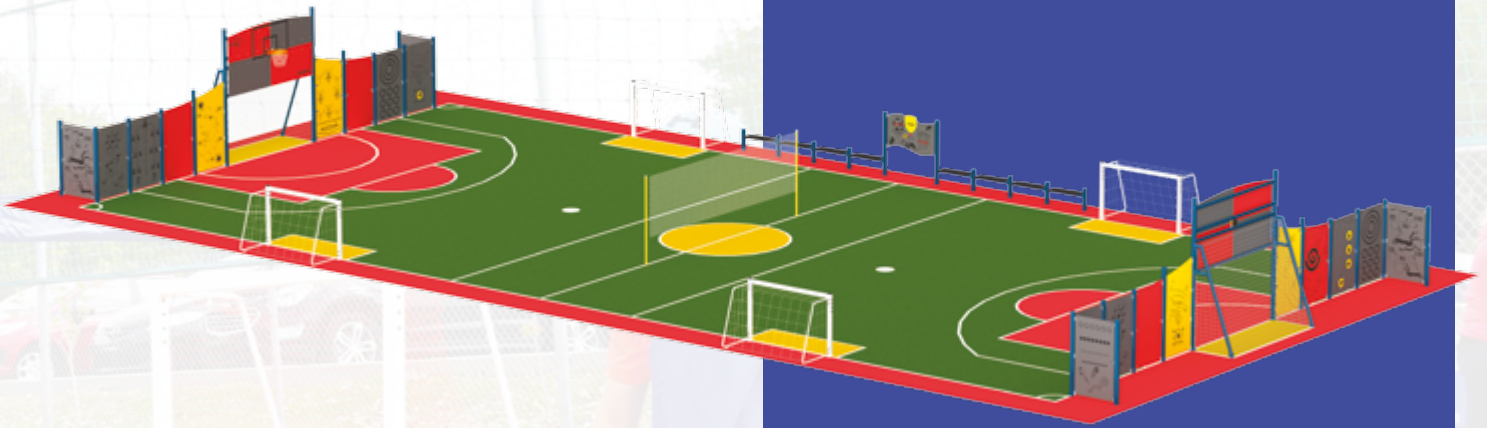

ACTIVITY PANEL

A set of activity panels that promote the development of sports skills.

MULTISPORT SURFACE

Multisport surface with line markings for the sports you want.

SPORTS

- soccer
- basketball
- volleyball
- ball Hockey
- handball
- tchoukball
- etc.

lambette.com

SKILLS BUILDER

- 12 activity panels
- 2 soccer goals, 8' (2.4 m) wide with polyethylene nets
- 2 heavy duty basketball hoops
- line markings for soccer and basketball, size: 30' x 60' (9 m x 18 m)

HIGH-PERFORMANCE

- 12 activity panels
- 2 soccer goals, 8' (2.4 m) wide with polyethylene nets
- 2 heavy duty basketball hoops
- line markings for soccer and basketball, size: 30' x 60' (9 m x 18 m)
- volleyball net with removable poles

BOOTCAMP

- 20 activity panels
- 2 soccer goals, 12' (3.6m) wide with polyethylene nets
- 4 mini-soccer-goals to play half-field
- 2 heavy duty basketball hoops
- volleyball net with removable poles
- scoreboard with players benches
- line markings for soccer, basketball, volleyball and tchoukball, size: 60' x 120' (18m x 36m)