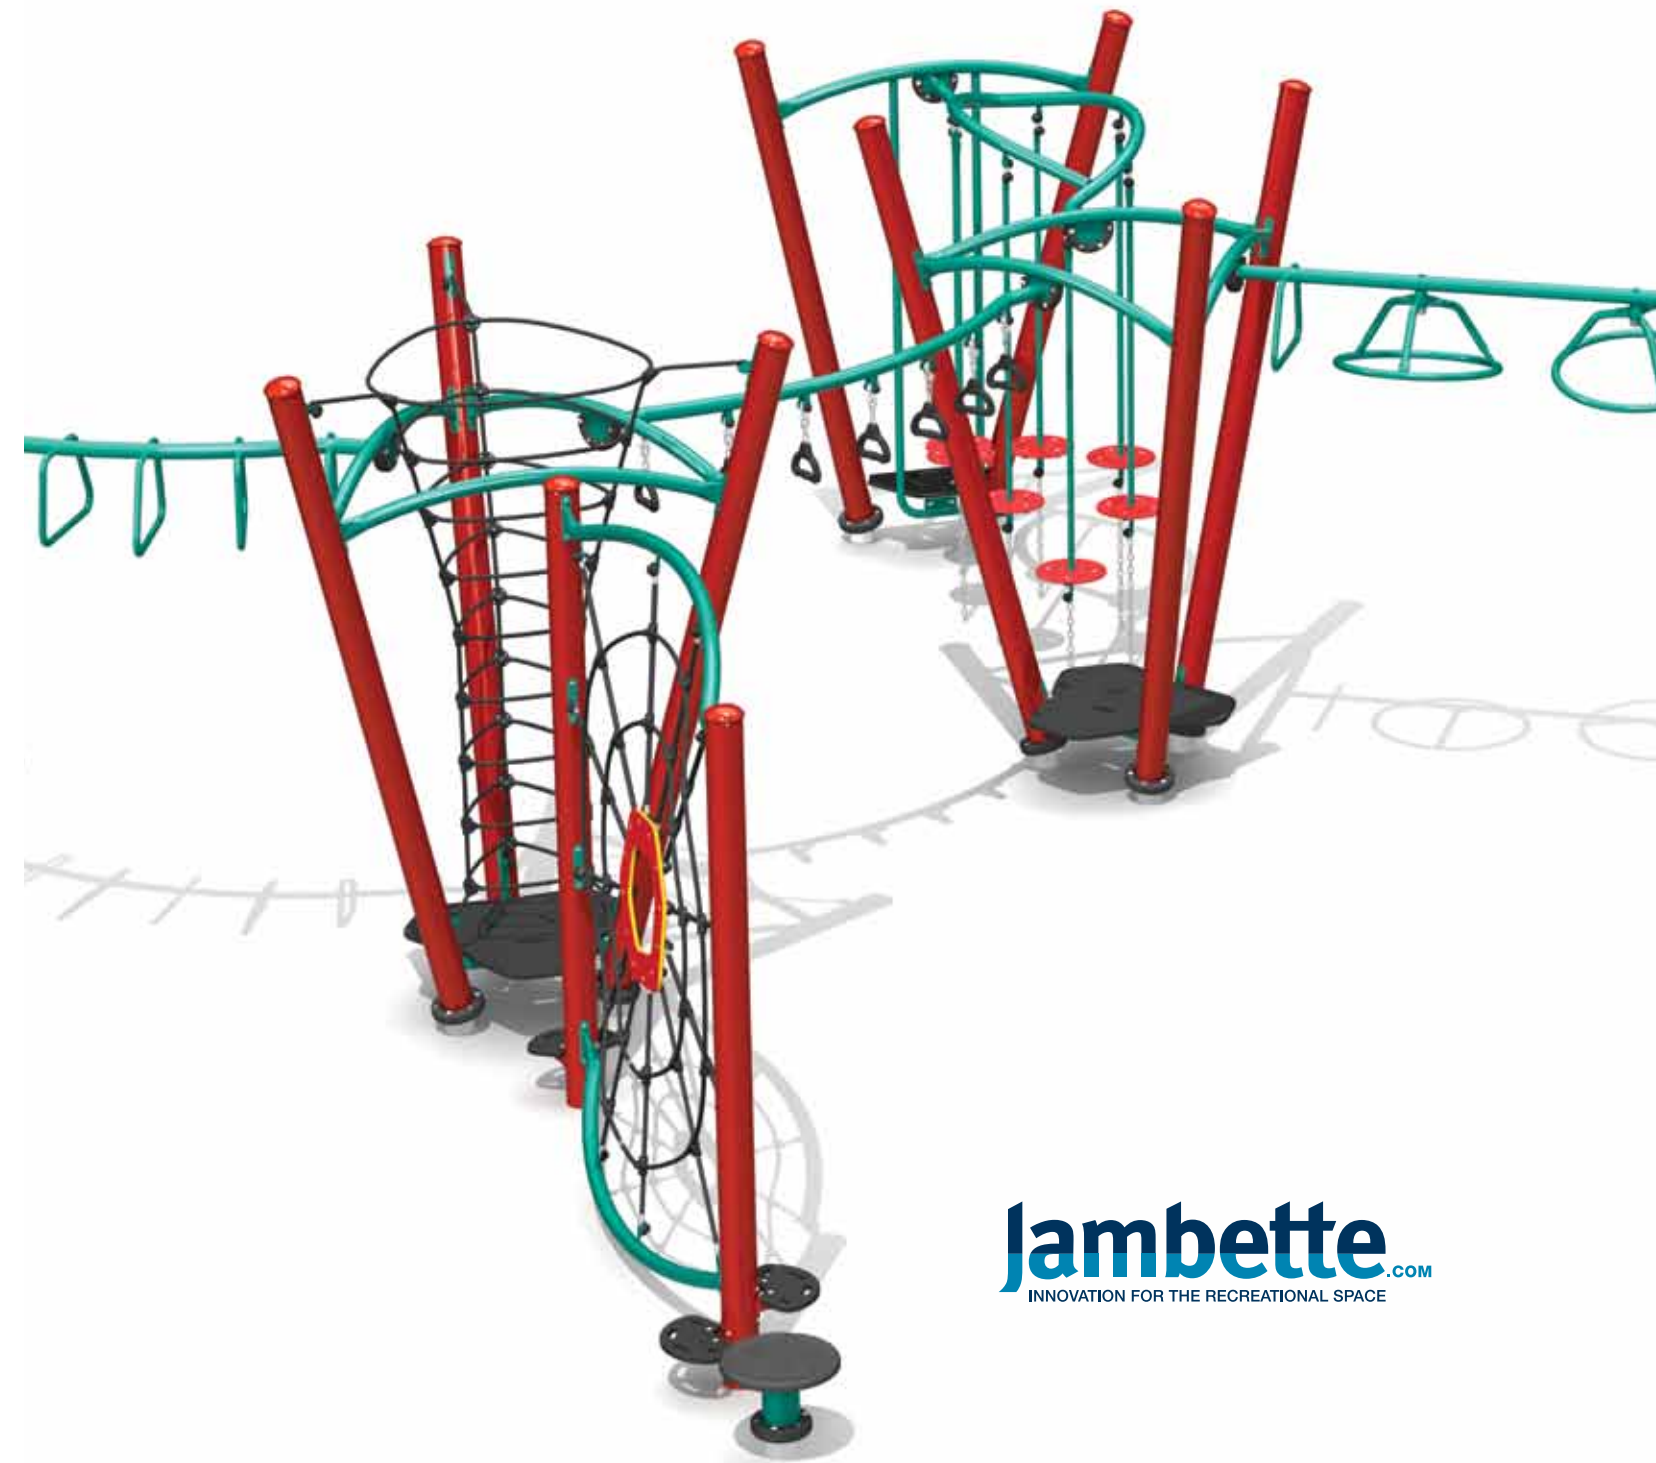

Note: The features of these products are subject to change without notice.

Jambette.com
INNOVATION FOR THE RECREATIONAL SPACE

1 877 363-2687
jambette@jambette.com

Jambette.com
INNOVATION FOR THE RECREATIONAL SPACE