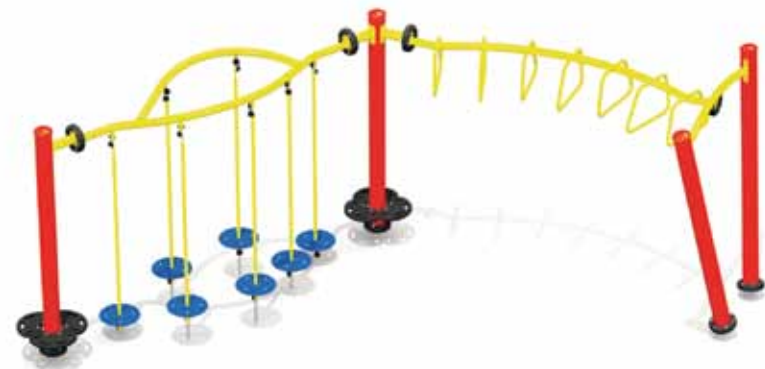

The Revolution

Your recreational space will never be the same again!

J4-13004-A

AGE GROUP	18 months to 5 years
CAPACITY	15 children
FALL HEIGHT	60" (152 cm)
SPACE REQUIRED	33' 0" x 22' 0" (10.0 m x 6.7 m)

The Exoplanet K28

M-13013-A

THE PLAY AREA

- J4-13006-A (A)
- Rocket (B)
- Baobab (C)
- Block-Rock (D)
- The Iris (E)

AGE GROUP 5 to 12 years

CAPACITY 102 children

CONFIGURE THE J4 TO YOUR NEEDS!

Combine it with other product lines such as Jambette J3 and the Xyrä collection.

Jambette.com
INNOVATION FOR THE RECREATIONAL SPACE

- Innovative look
- Manufactured at Jambette

- Made of aluminum, steel and polyethylene coated cables
- 5" diameter posts

- Stainless steel hardware
- Anchored to the ground using a stringer system (no concrete needed)