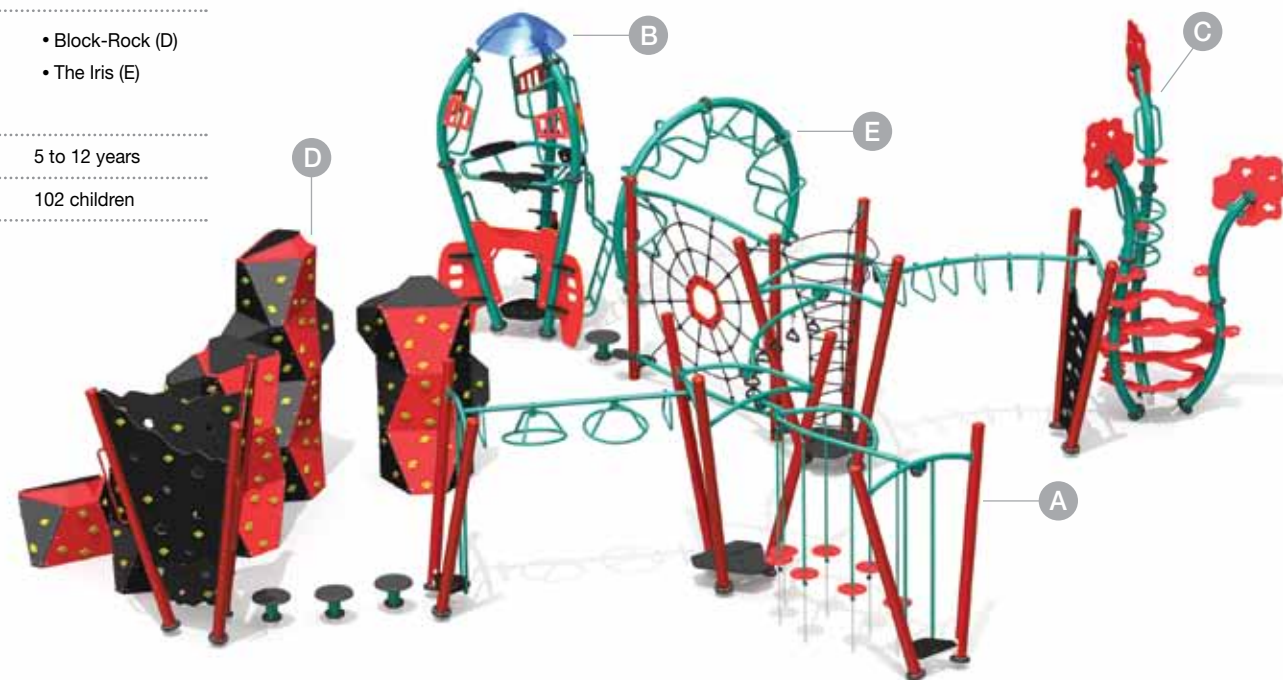

Note: The features of these products are subject to change without notice.

Jambette.com
INNOVATION FOR THE RECREATIONAL SPACE

1 877 363-2687
jambette@jambette.com

Jambette.com
INNOVATION FOR THE RECREATIONAL SPACE