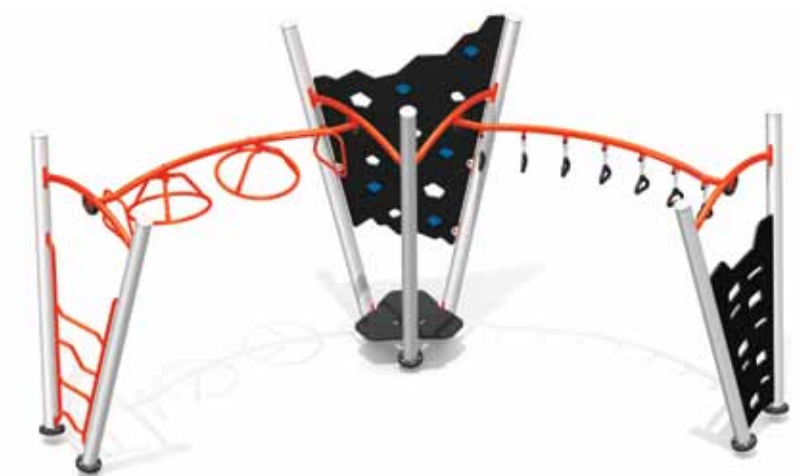

J4-13002-A	
AGE GROUP	5 to 12 years
CAPACITY	19 children
FALL HEIGHT	110" (279 cm)
SPACE REQUIRED	27' 0" x 32' 0" (8.2 m x 9.6 m)

J4-13001-A	
AGE GROUP	5 to 12 years
CAPACITY	21 children
FALL HEIGHT	110" (279 cm)
SPACE REQUIRED	24' 0" x 39' 0" (7.3 m x 11.9 m)