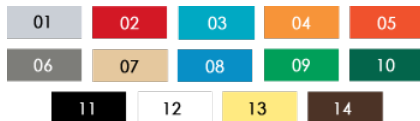

COLOUR CHOICES

Aluminum