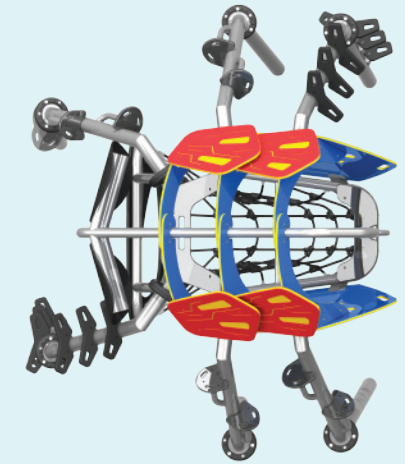

THE **HiP!** INVASION

THE CREATURE
SUPER-CLIMBER

Jambette_{.COM}

UNDENIABLY EXTRATERRESTRIAL!

Inspired by the discovery of the planet HIP, Jambette's designers present to you their part insect, part robot, extraterrestrial bio-creatures—the brand new climbers of the Hip! Collection.

• CAPACITY

16 children

• FALL HEIGHT

84" (2.1 m)

MATERIAL FEATURES

- Aluminium frame
- Bi-coloured high-density polyethylene (HDPE) panels
- Stainless steel hardware
- UV resistant, Z-series polyester powder paint
- Polyurethane covered, galvanized steel cables

 The CAN/CSA Z-614 standards requires installation on a cushioning surface and compliance with clearance distances during installation.

PLAN VIEW

ELEVATION

For more information: hip.jambette.com

COMING SOON TO THE **HiP!** COLLECTION