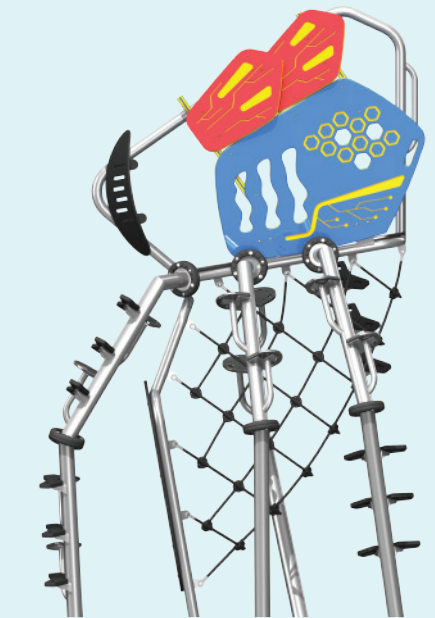

THE **HiP!** INVASION

THE CREATURE
SUPER-CLIMBER

Jambette_{.COM}

UNDENIABLY EXTRATERRESTRIAL!

Inspired by the discovery of the planet HIP, Jambette's designers present to you their part insect, part robot, extraterrestrial bio-creatures—the brand new climbers of the Hip! Collection.

Hip! The pinnacle of Jambette to date!

HIP!

FUN FEATURES

INTENSIVE

MODERATE

EASY

 PUSHING UP

 HANGING

• CAPACITY

16 children

• FALL HEIGHT

84" (2.1 m)

MATERIAL FEATURES

- Aluminium frame
- Bi-coloured high-density polyethylene (HDPE) panels
- Stainless steel hardware
- UV resistant, Z-series polyester powder paint
- Polyurethane covered, galvanized steel cables

 The CAN/CSA Z-614 standards requires installation on a cushioning surface and compliance with clearance distances during installation.

PLAN VIEW

ELEVATION

For more information: hip.jambette.com

COMING SOON TO THE **HiP!** COLLECTION