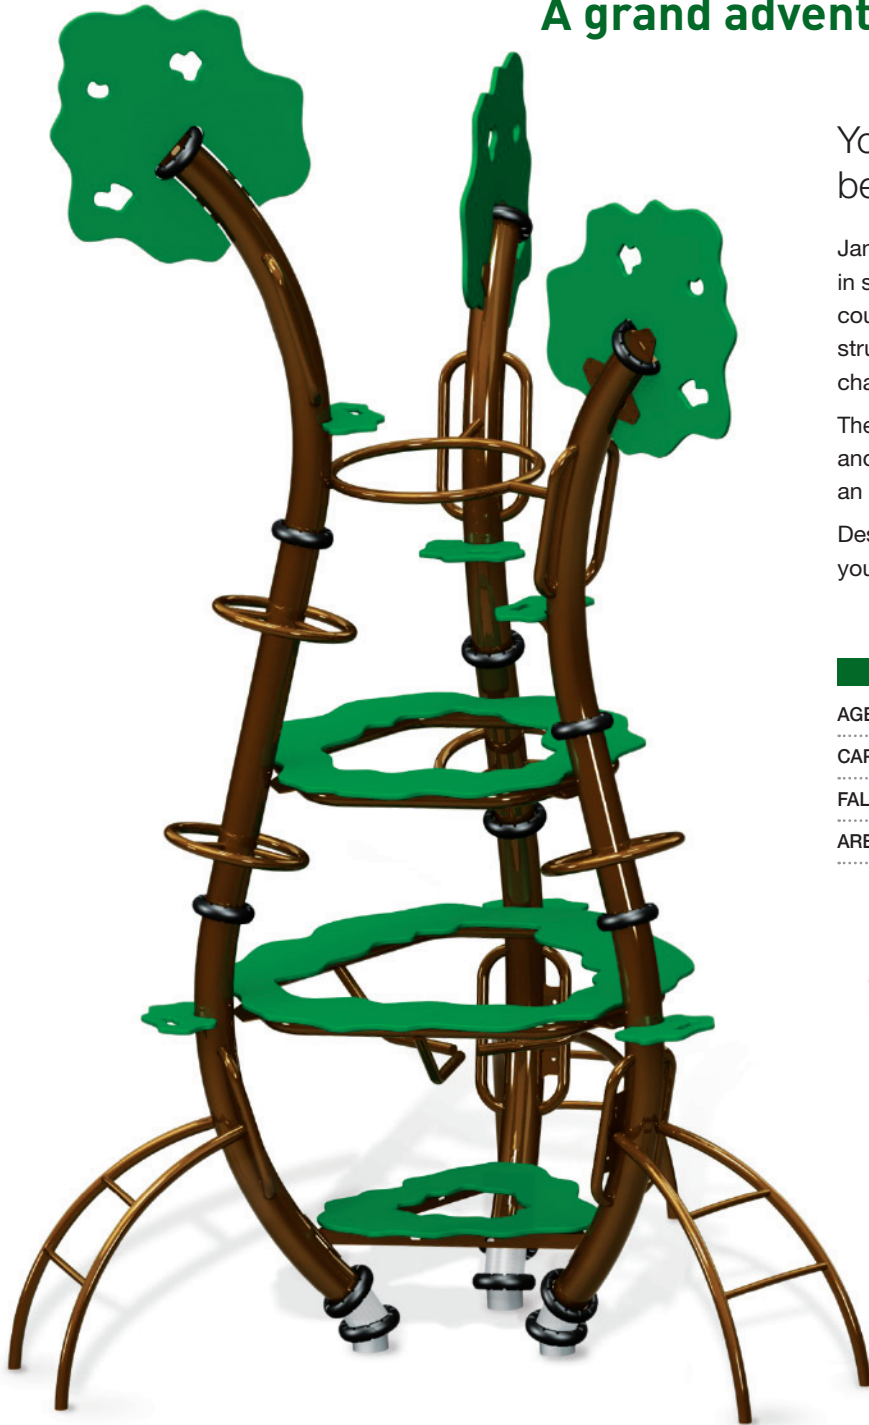

THE BAOBAB

A grand adventure inspired by NATURE.

Your recreational space will never be the same!

Jambette is pleased to present the latest innovation in super-climbers, the BAOBAB. Just like it's African counterpart known for its longevity, this majestic structure will reign over your park with nobility and character for years.

The Baobab can accommodate more than 10 children and its four climbing levels give young climbers an unrivalled psychomotor challenge.

Designed and manufactured in our Lévis factory, you are guaranteed quality and availability.

G-13005	
AGE GROUP	5-12 years old
CAPACITY	10 children
FALL HEIGHTS	9' 7" (2.9 m)
AREA REQUIRED	24' x 24' (7.3 m x 7.3 m)

NATURE

Jambette.com
INNOVATION FOR THE RECREATIONAL SPACE

1 877 363-2687
jambette@jambette.com