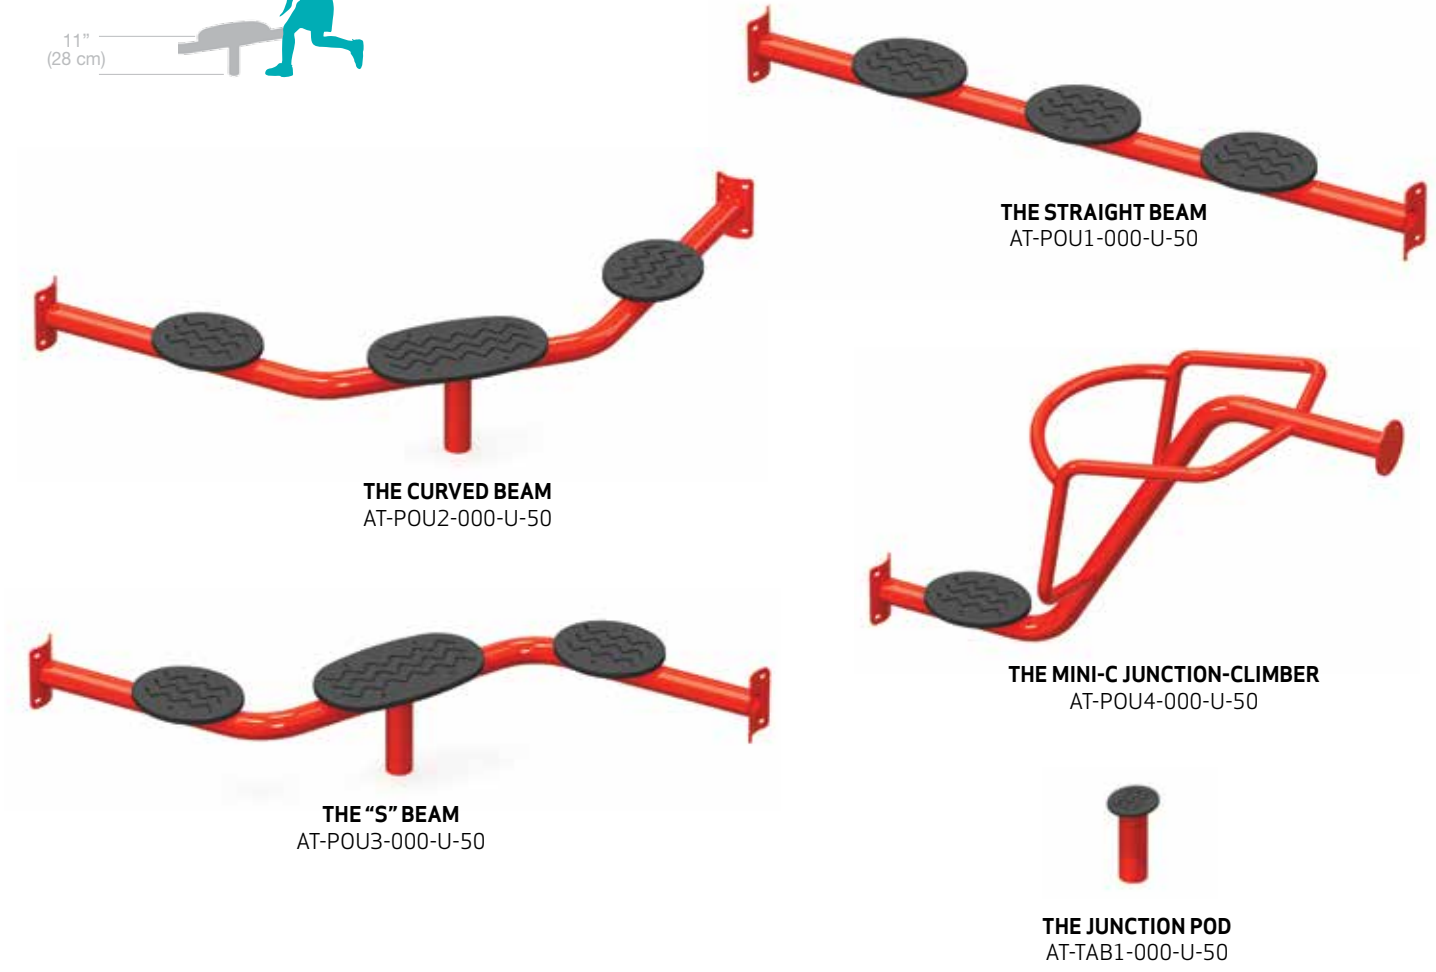

## The Equipods™

... configured based on your needs

- A modular system of balance beams that can be arranged in a configuration to suit your needs
- Suitable for the youngest and the oldest (18 months to 12 years old)
- Develops balance and coordination
- An imaginary world at children's fingertips, one time an adventure into outer space, the next the crossing of a great canyon, etc.
- Compatible with our J3, J4 and Xyrä lines.

## The Allo-phones™

... stay within earshot of your friends at all times!

- Fun communication system with two or more speaker cones
- Sound is propagated through beams of the Equipods™
- Can be installed on J3 play structures and J4 challenge circuits... enjoy inter-product communication!

## The Mini-Cs™

For little explorers and climbers at the start of their career!

- Climbers that stimulate the muscles and imagination!
- Perfect for enhancing themed layouts such Nature, Space, Aqua-Nautical, Public Services
- Available in all Jambette colours
- Connectivity with the Equipods™ using the Mini-C™ climber connector (see previous page)

## The Podis™

To get your balance... in balance!

- Line of podiums reminiscent of walking on tree stumps or rocks
- Assembled on a maintenance-free, flexible oscillating system
- Engraved polyethylene surface representing the various Jambette themes (Nature, Space, Aquanaautical and Public Services)