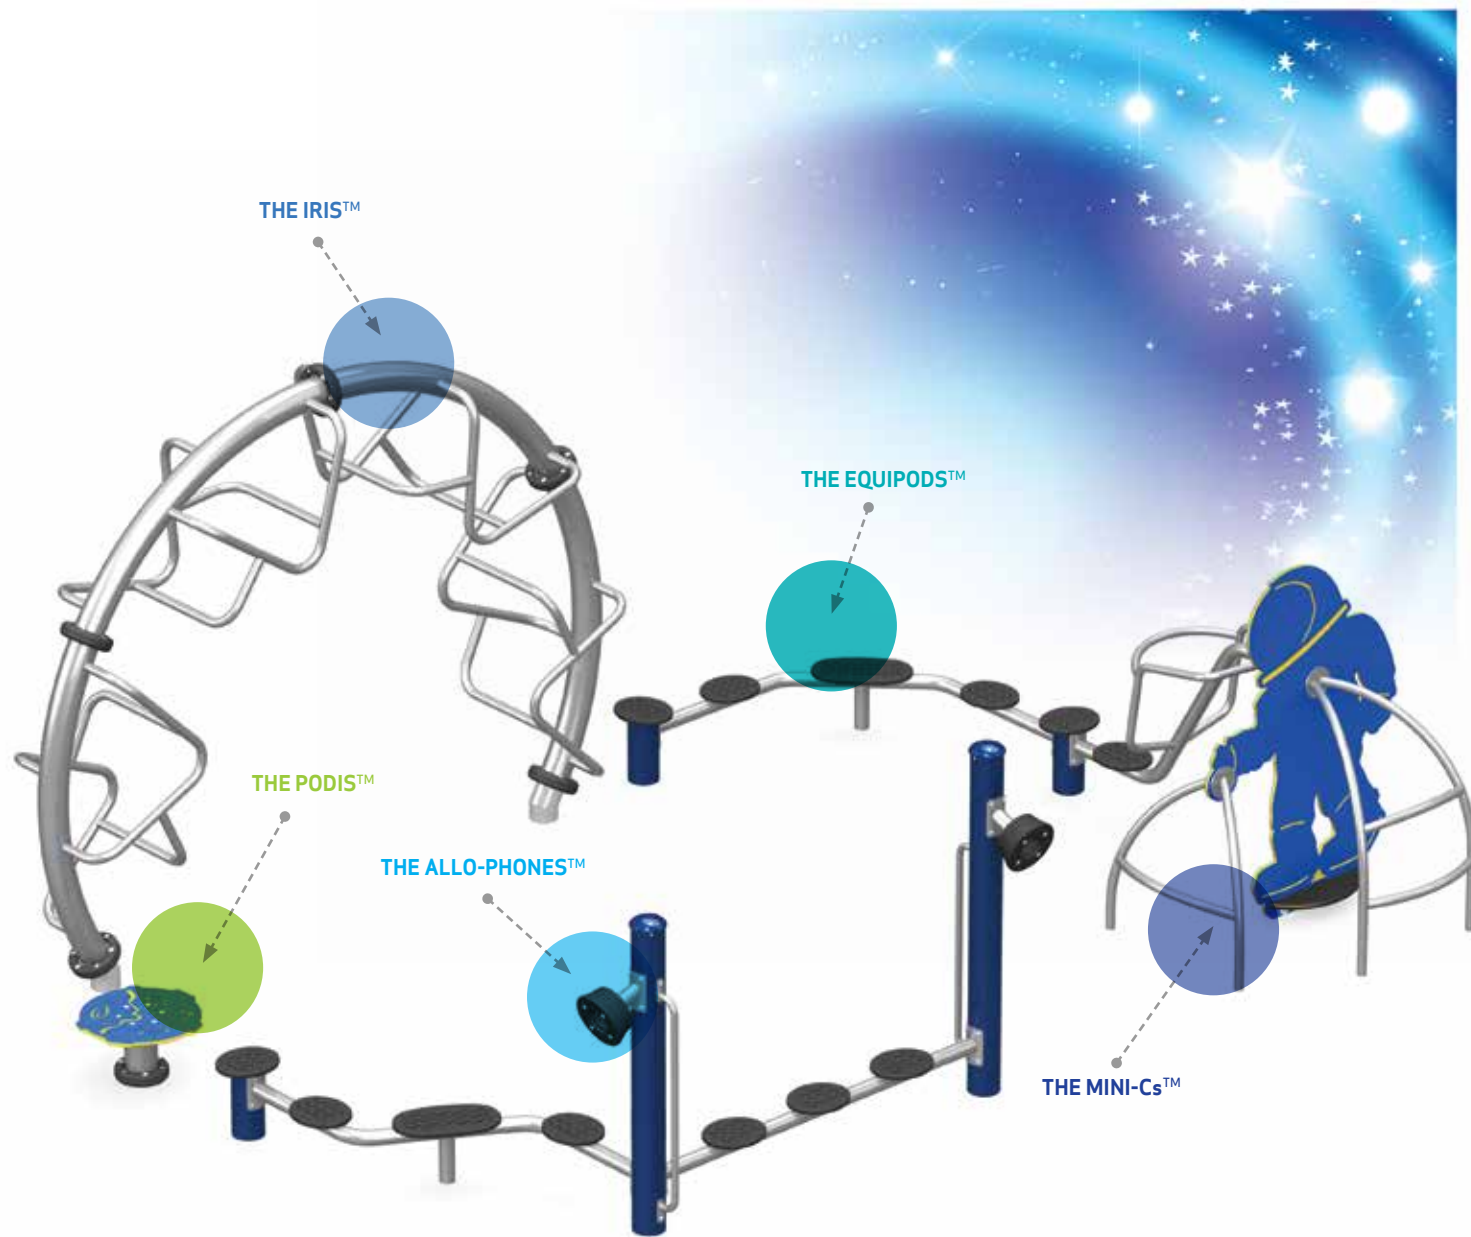

## The Equipods™

... configured based on your needs

- A modular system of balance beams that can be arranged in a configuration to suit your needs
- Suitable for the youngest and the oldest (18 months to 12 years old)
- Develops balance and coordination
- An imaginary world at children's fingertips, one time an adventure into outer space, the next the crossing of a great canyon, etc.
- Compatible with our J3, J4 and Xyrä lines.

## The Allo-phones™

... stay within earshot of your friends at all times!

- Fun communication system with two or more speaker cones
- Sound is propagated through beams of the Equipods™
- Can be installed on J3 play structures and J4 challenge circuits... enjoy inter-product communication!

## The Mini-Cs™

For little explorers and climbers at the start of their career!

- Climbers that stimulate the muscles and imagination!
- Perfect for enhancing themed layouts such Nature, Space, Aqua-Nautical, Public Services
- Available in all Jambette colours
- Connectivity with the Equipods™ using the Mini-C™ climber connector (see previous page)

## The Podis™

To get your balance... in balance!

- Line of podiums reminiscent of walking on tree stumps or rocks
- Assembled on a maintenance-free, flexible oscillating system
- Engraved polyethylene surface representing the various Jambette themes (Nature, Space, Aquanaautical and Public Services)