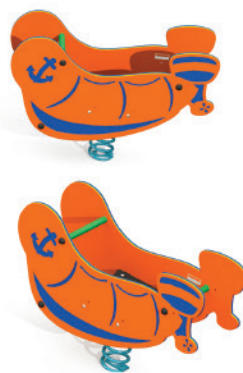

1. **Whale Expedition:**
2. The Whale
   - The Iris with whale
   - Raft spring riders

Age group: 18 months to 12 years old
Capacity: 17 children
Fall height: 10'8" (3.3 m)

1. **The JAMBETTE + that make it extra special:**
2. At 25' (7.6 m) long, Jambette's Whale is one-third the size of the blue whale, the largest animal on the planet!
   - Oscillating movement of the Whale's head and fins.